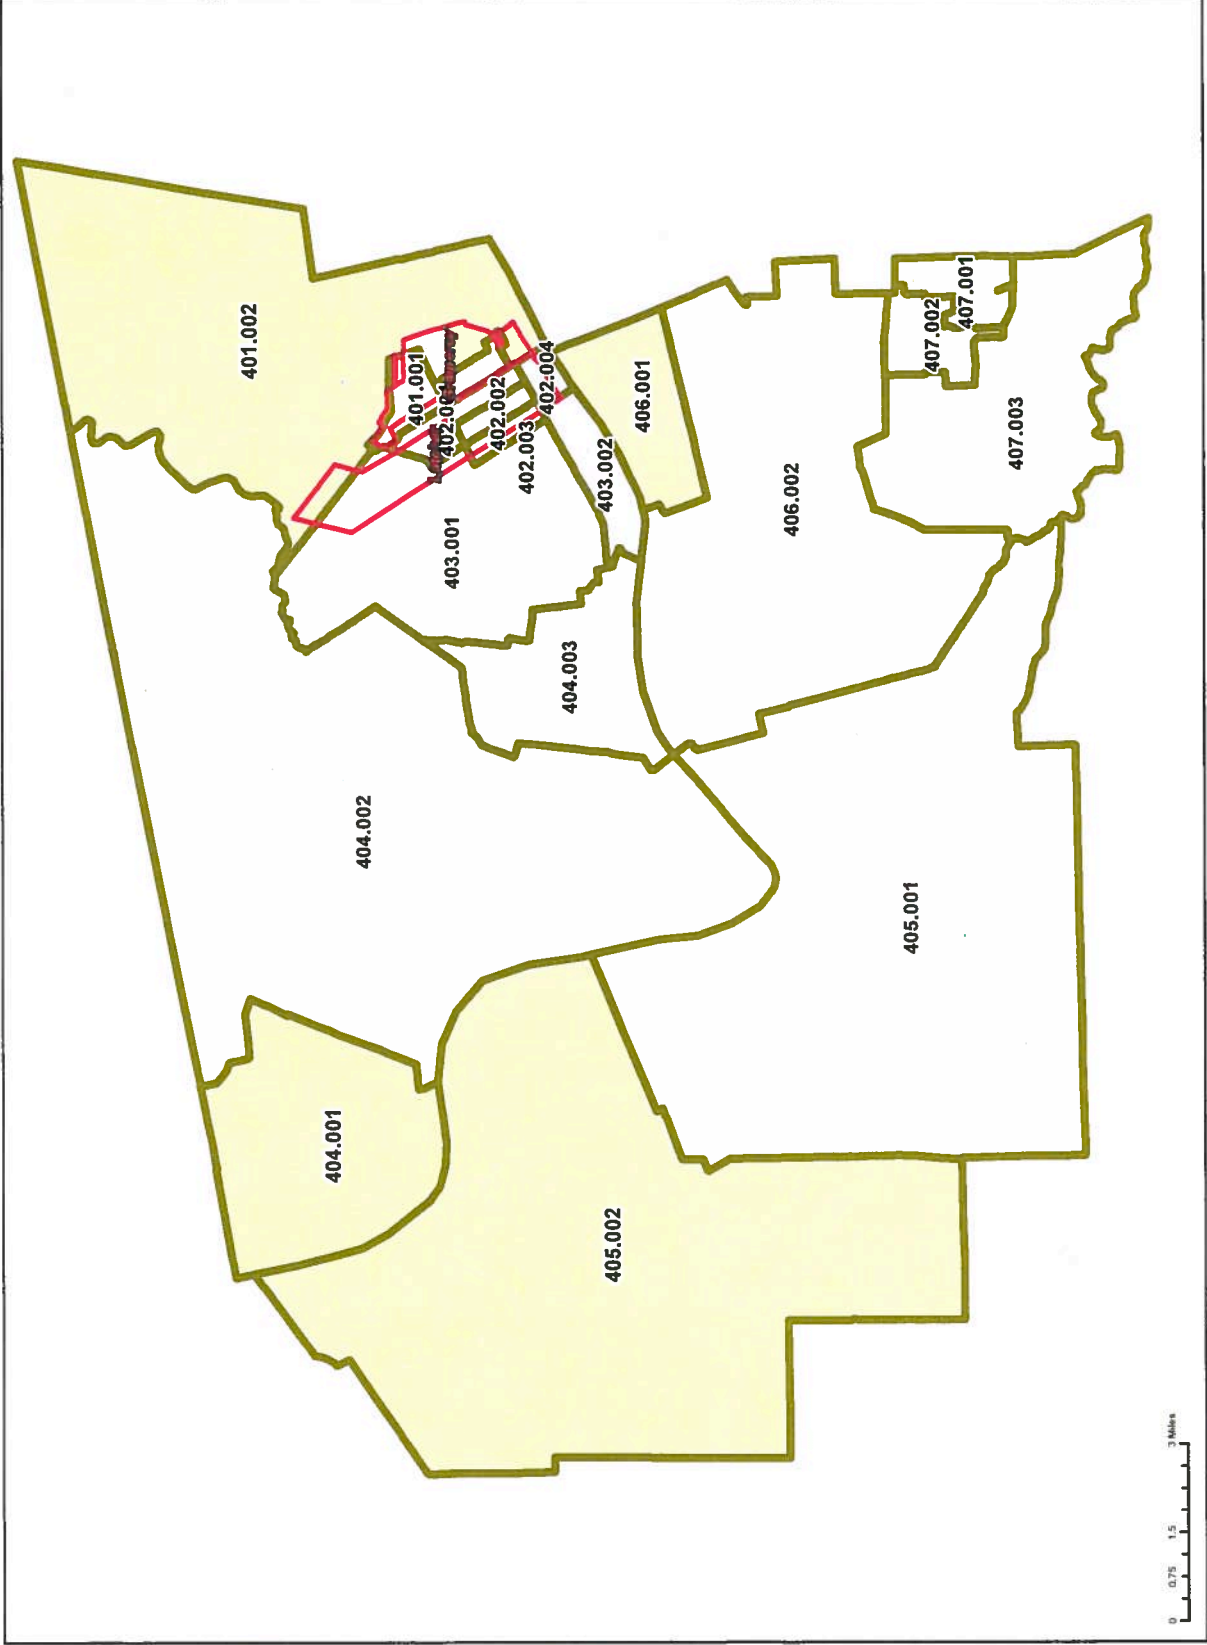

2010 Enterprise Zones And Block Groups

1. **LEGEND**
2. Roads
   - + Railroads
   - Hydrography
   - Municipalities
   - Enterprise Zone

ST. JAMES PARISH

LOUISIANA